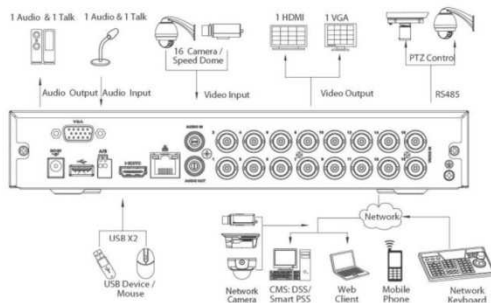

DIMENTION

DATA SHEET

SPECIFICATION

System		
Main Processor	Embedded processor	
Operating System	Embedded LINUX	
Video		
Input	16 channel	
Video Standard	HDCVI	720P HDCVI Camera
	Analog	NTSC(525Line, 60Fs), PAL(625Line, 50Fs), Effio 960H Camera
	IP	1080P/720P/D1/CIF IP Camera
Audio		
Input	1 channel, RCA	
Output	1 channel, RCA	
Two-way Talk	Reuse audio input/output channel 1	
Display		
Interface	1 HDMI, 1 VGA	
Resolution	1920× 1080, 1280× 1024, 1280× 720, 1024× 768	
Display Split	1/4/8/9/16	
Privacy Masking	4 rectangular zones (each camera)	
OSD	Camera title, Time, Video loss, Camera lock, Motion detection, Recording	
Recording		
Video Audio Compression	H.264/G.711	
Record Resolution	720P(1280× 720)/960H(960× 576/960× 480)/D1(704× 576)	
Record Rate	Main stream	1*720P(1-25/30fps)+15*(1-15fps)/960HD1 (1-25/30fps)
	Extra stream	CIF/QCIF(1-12/15fps)
Bit Rate	96-4096Kb/s	
Recording Mode	Manual, Schedule(Regular/Continuous), MD, Alarm, Stop	
Recording Interval	1-60 min (default: 60 min), Pre-record: 1-30 sec, Post-record: 10-300 sec	
Video Detection & Alarm		
Trigger Events	Recording, PTZ, Tour, Alarm, Video Push, Email, FTP, Spot, Buzzer & Screen tips	
Motion Detection	Motion Detection, MD Zones: 396(22× 18), Video Loss & Camera Blank	
Alarm Input	N/A	
Relay Output	N/A	
Playback & Backup		
Sync Playback	1/4/9/16	
Search Mode	Time/Date, Alarm, MD & Exact search (accurate to second), Smart search	
Playback Functions	Play, Pause, Stop, Rewind, Fast play, Slow play, Next file, Previous file, Next camera, Previous camera, Full screen, Repeat, Shuffle, Backup selection, Digital zoom	
Backup Mode	USB Device/Internal SATA burner/Network	
Network		
Ethernet	1RJ-45 port (10/100M)	
Network Functions	HTTP, IPv4/IPv6, TCP/IP, UPNP, RTSP, UDP, SMTP, NTP, DHCP, DNS, PPPOE, DDNS, FTP, IP Filter, Alarm Server, P2P	
Max. User Access	128 users	
Smart Phone	iPhone, iPad, Android, Windows Phone	
Storage		
Internal HDD	1 SATA ports, up to 4TB	
External HDD	N/A	
Auxiliary Interface		
USB	2 ports(1 Rear), USB2.0	
RS232	N/A	
RS485	1 port RS485 for PTZ control, 1 port RS422 for Keyboard	
General		
Power Supply	DC12V/2A	
Power Consumption	10W(without HDD)	
Working Environment	-10°C → 55°C / 10% - 90%RH / 86-106kpa	
Dimension(W×D×H)	Compact 1U, 260mm×220mm×40mm	
Weight	0.75KG(without HDD)