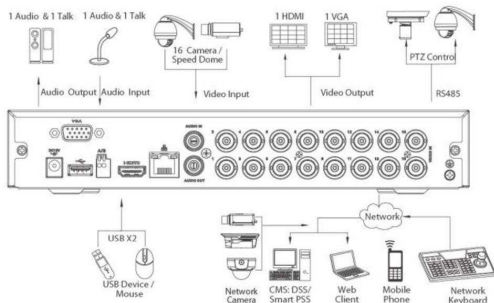

DIMENTION

DATA SHEET

SPECIFICATION

System		
Main Processor	Embedded processor	
Operating System	Embedded LINUX	
Video		
Input	8 channel	
Video Standard	HDCVI	720P HDCVI Camera
	Analog	NTSC(525Line, 60F/s), PAL(625Line, 50F/s), Eflio 960H Camera
	IP	1080P/720P/D1/CIF IP Camera
Audio		
Input	1 channel, RCA	
Output	1 channel, RCA	
Two-way Talk	Reuse audio input/output channel 1	
Display		
Interface	1 HDMI, 1 VGA	
Resolution	1920× 1080, 1280× 1024, 1280× 720, 1024× 768	
Display Split	1/4/8/9	
Privacy Masking	4 rectangular zones (each camera)	
OSD	Camera title, Time, Video loss, Camera lock, Motion detection, Recording	
Recording		
Video Audio Compression	H.264/G.711	
Record Resolution	720P(1280× 720)/960H(960× 576/960× 480)/D1(704× 576)	
Record Rate	Main stream	1*720P(1-25/30fps)+7*(1-15fps)/960H/D1 (1-25/30fps)
	Extra stream	CIF/QCIF(1-12/15fps)
Bit Rate	96-4096Kb/s	
Recording Mode	Manual, Schedule(Regular/Continuous), MD, Alarm, Stop	
Recording Interval	1-60 min (default: 60 min), Pre-record: 1-30 sec, Post-record: 10-300 sec	
Video Detection & Alarm		
Trigger Events	Recording, PTZ, Tour, Alarm, Video Push, Email, FTP, Spot, Buzzer & Screen tips	
Motion Detection	Motion Detection, MD Zones: 396(22× 18), Video Loss & Camera Blank	
Alarm Input	N/A	
Relay Output	N/A	
Playback & Backup		
Sync Playback	1/4/9	
Search Mode	Time/Date, Alarm, MD & Exact search (accurate to second), Smart search	
Playback Functions	Play, Pause, Stop, Rewind, Fast play, Slow play, Next file, Previous file, Next camera, Previous camera, Full screen, Repeat, Shuffle, Backup selection, Digital zoom	
Backup Mode	USB Device/Internal SATA burner/Network	
Network		
Ethernet	1RJ-45 port (10/100M)	
Network Functions	HTTP, IP-v4/IP-v6, TCP/IP, UPNP, RTSP, UDP, SMTP, NTP, DHCP, DNS, PPPoE, DDNS, FTP, IP Filter, Alarm Server, P2P	
Max. User Access	128 users	
Smart Phone	iPhone, iPad, Android, Windows Phone	
Storage		
Internal HDD	1 SATA ports, up to 4TB	
External HDD	N/A	
Auxiliary Interface		
USB	2 ports(1 Rear), USB2.0	
RS232	N/A	
RS485	1 port RS485 for PTZ control, 1 port RS422 for Keyboard	
General		
Power Supply	DC12V/2A	
Power Consumption	10W(without HDD)	
Working Environment	-10°C → +55°C / 10%~90%RH / 86~106kpa	
Dimension(W×D×H)	Compact 1U, 260mm×220mm×40mm	
Weight	0.75KG(without HDD)